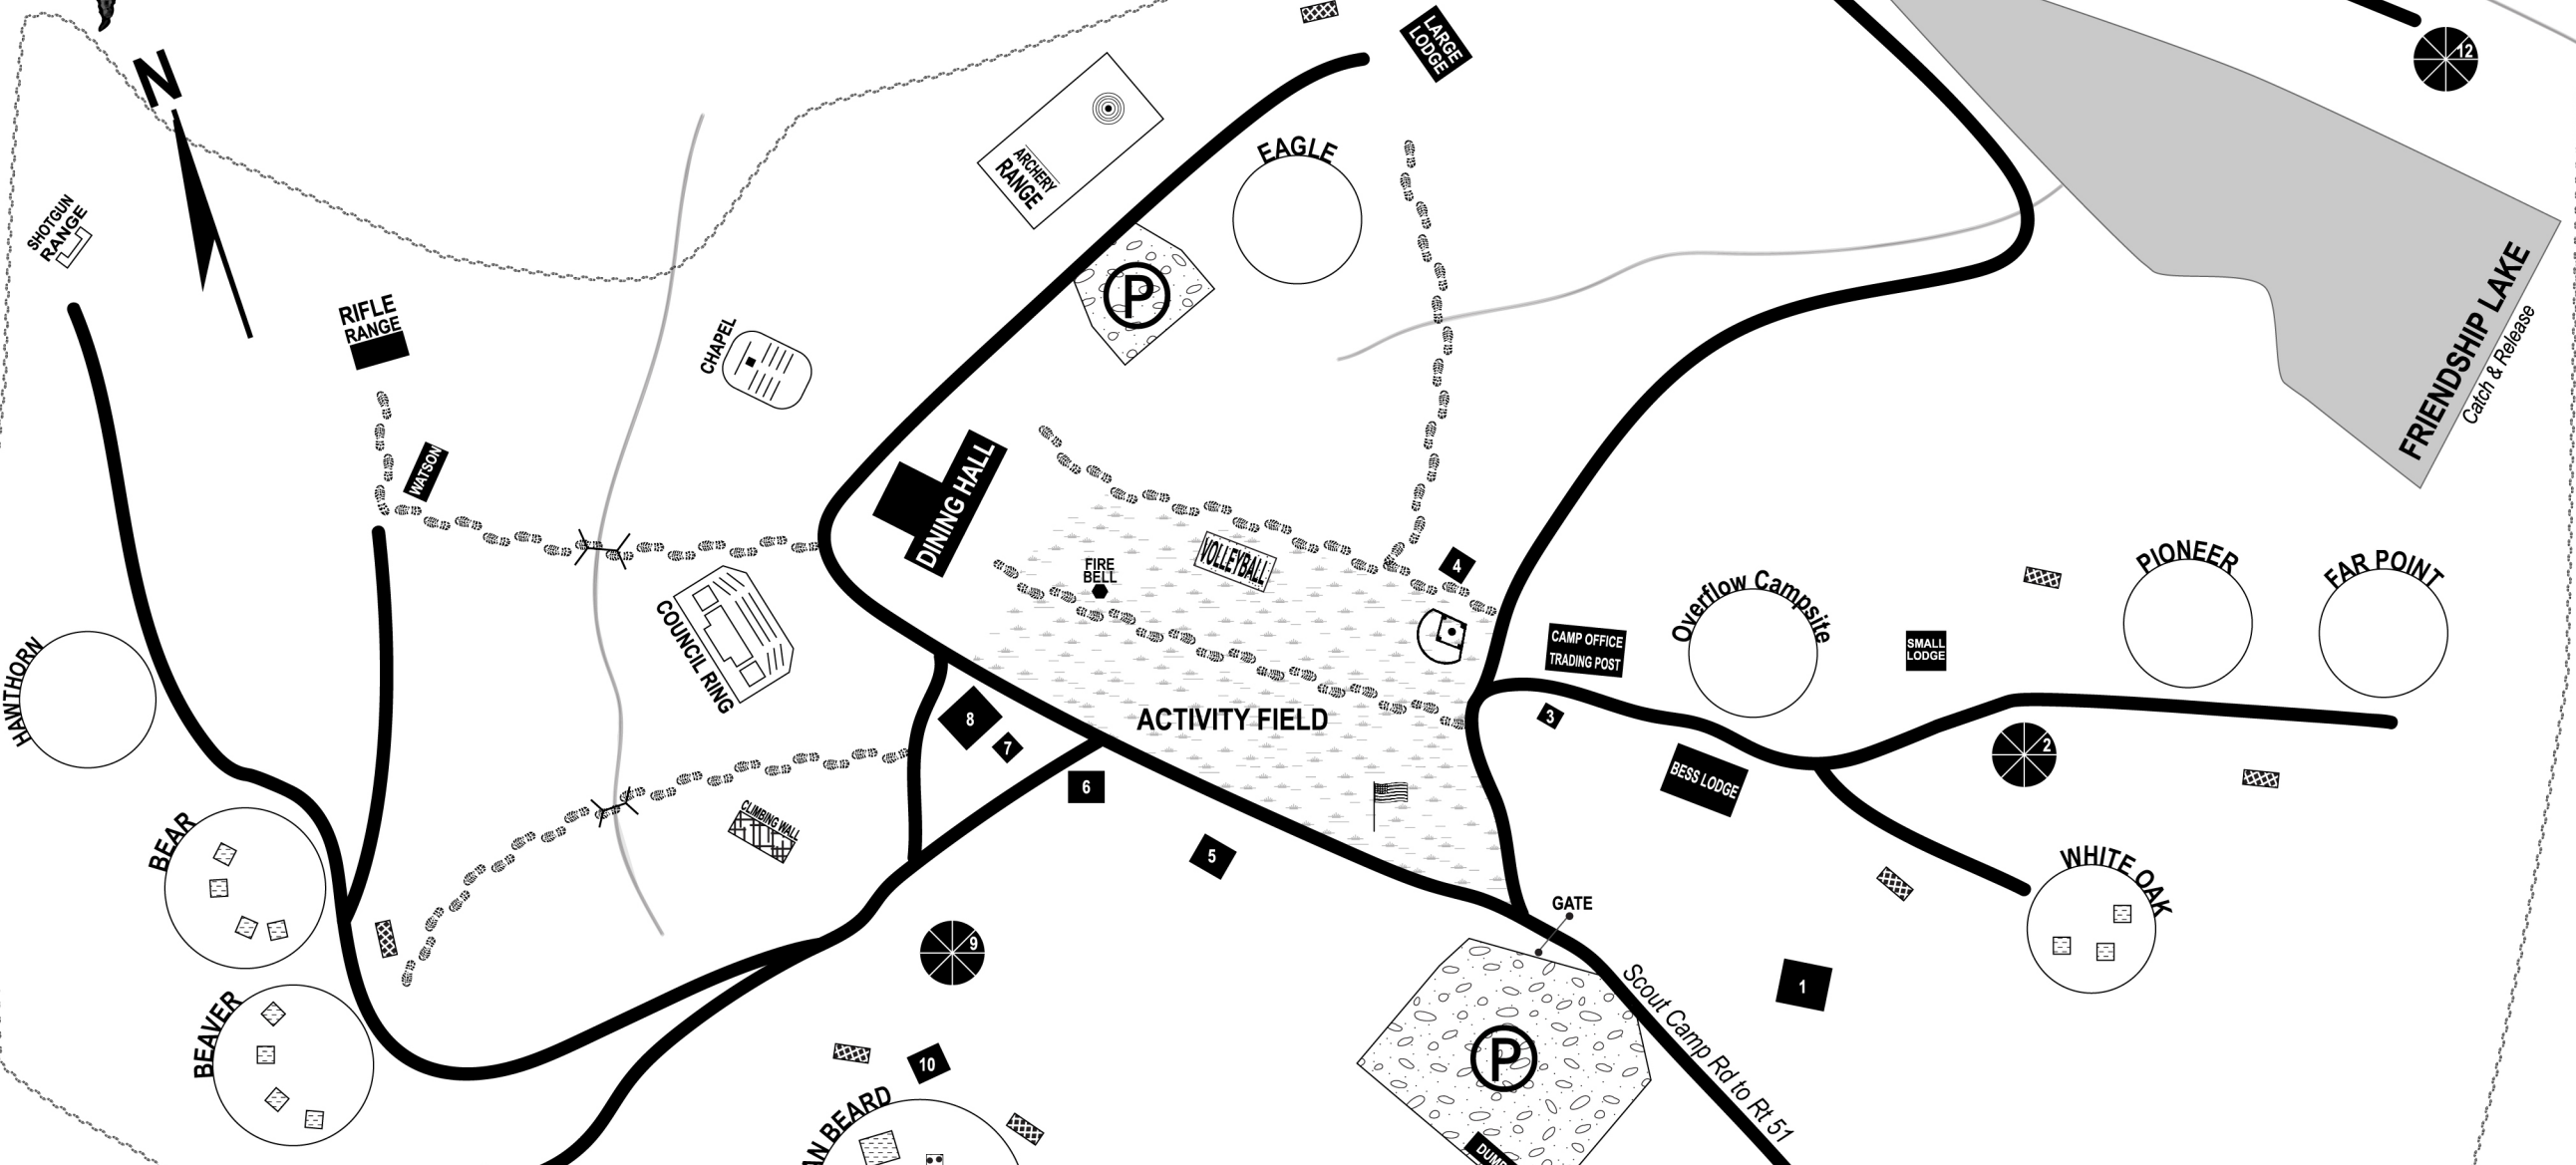

CAMP POTOMAC

LAUREL HIGHLANDS COUNCIL

Camp Potomac
 Scout Camp Rd SE
 Oldtown, MD 21555

Coordinates: 39.55918, -78.62501

Scout Office: (301) 729-1300
 E-mail: lhccamping@scouting.org

Ranger Andy: (301) 338-3678

<http://www.lhccscouting.org/camping>

Chief Potomac Trail

LEGEND

Campsites	Cabins	1 - Ranger's House
Primitive	Large Lodge	2 - Storage
Pioneer	Small Lodge	3 - Wood Shed
Far Point	Bess Lodge	4 - Campmaster Cabin
Hawthorn	Campmaster Cabin	5 - Storage
Dan Beard	Cook's Cabin	6 - Restrooms
Eagle	Watson Cabin	7 - Cook's Cabin
Overflow	Latrine	8 - Showers/Bathrooms
Adirondacks	Adirondack	9 - Activity Center
White Oak	Tent Pad	10 - Classroom
Indian	Climbing Wall	11 - Pavilion
Beaver	Stream	12 - Boathouse
Bear	Footpath	
	Bridge	